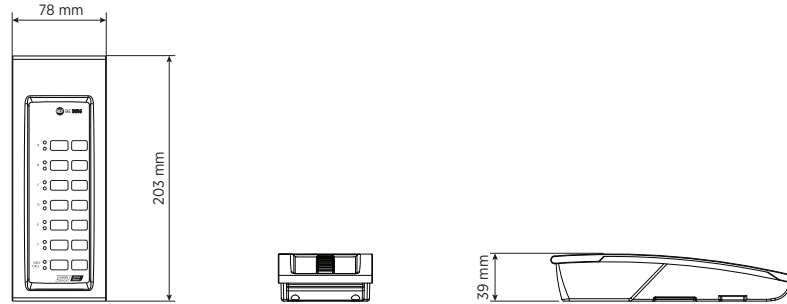

Line Art 2D

TECHNICAL SPECIFICATIONS

Console specifications	Console Type	Emergency
	Working with	DXT 3000
	General call	Yes
	Selective call	Yes
	LED indicators	Yes
Connections	Daisy-chain	Yes
	Max number in daisy-chain	8
Standard compliance	Safety agency	CE compliant
	EN54-16 certified	Yes
	CPR number	0068-CPR-007/2015
Physical specifications	Cabinet/Case Material	Metal
Size / Weight	Height	39 mm / 1.54 inches
	Width	78 mm / 3.07 inches
	Depth	203 mm / 7.99 inches
	Weight	0.7 kg / 1.54 lbs