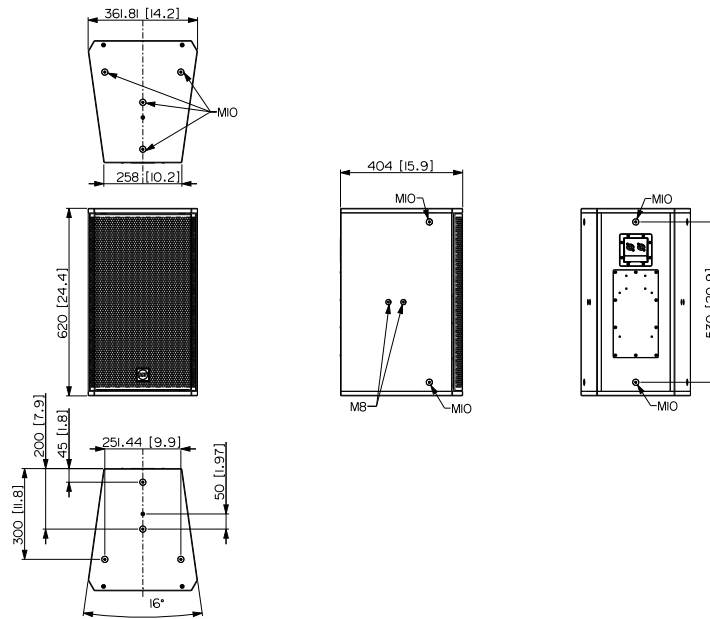

COMPACT C 32 WP

TWO-WAY PROFESSIONAL SPEAKER

Line Art 2D

TECHNICAL SPECIFICATIONS

Acoustical specifications	Frequency Response (-10dB)	54 Hz - 20000 Hz
	Max SPL @ 1m	137 dB
	Horizontal coverage angle	100°
	Vertical coverage angle	50°
	Directivity index Q	10
	System Sensitivity	97 dB
Power section	Amplification	Full Range
	Nominal Impedance	8 ohm
	Power Handling	600 W RMS
	Peak Power Handling	2400 W PEAK
	Protections	Dynamic Active Mosfet
	Crossover Frequencies	1100 Hz
Transducers	Recommended Amplifiers	XPS 16K, XPS 16KD, QPS 10K, QPS 6.0K, IPS 5.0K, IPS 2.5K, IPS 1.5K, DMA 504
	Compression Driver	1 x 1.4" neo, 3.0" v.c
Input/Output section	Woofers	1 x 12" neo, 3.5" v.c
	Input connectors	Amphenol eco/mat IP 67
Standard compliance	Output connectors	Amphenol eco/mat IP 67
	IP protection grade	IP 55
	Safety agency	CE compliant
	EN54-24 certified	Yes
CPR number	0068-CPR-234/2025