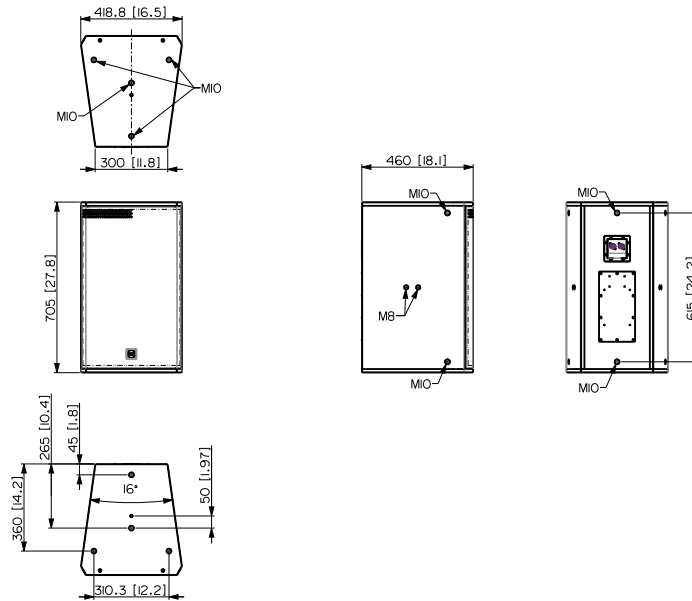

COMPACT C 45

TWO-WAY PROFESSIONAL SPEAKER

Line Art 2D

TECHNICAL SPECIFICATIONS

Acoustical specifications

Frequency Response (-10dB)	48 Hz - 20000 Hz
Max SPL @ 1m	138 dB
Horizontal coverage angle	100°
Vertical coverage angle	50°
Directivity index Q	10
System Sensitivity	98 dB

Power section

Amplification	Full Range
Nominal Impedance	8 ohm
Power Handling	700 W RMS
Peak Power Handling	2800 W PEAK
Protections	Dynamic Active Mosfet
Crossover Frequencies	1100 Hz
Recommended Amplifiers	XPS 16K, XPS 16KD, QPS 10K, QPS 6.0K, IPS 5.0K, IPS 2.5K, IPS 1.5K, DMA 504

Transducers

Compression Driver	1 x 1.4" neo, 4.0" v.c
Woofer	1 x 15" neo, 4.0" v.c

Input/Output section

Input connectors	Speakon
Output connectors	Speakon

Standard compliance

IP protection grade	IP 21C
Safety agency	CE compliant
EN54-24 certified	Yes
CPR number	0068-CPR-234/2025