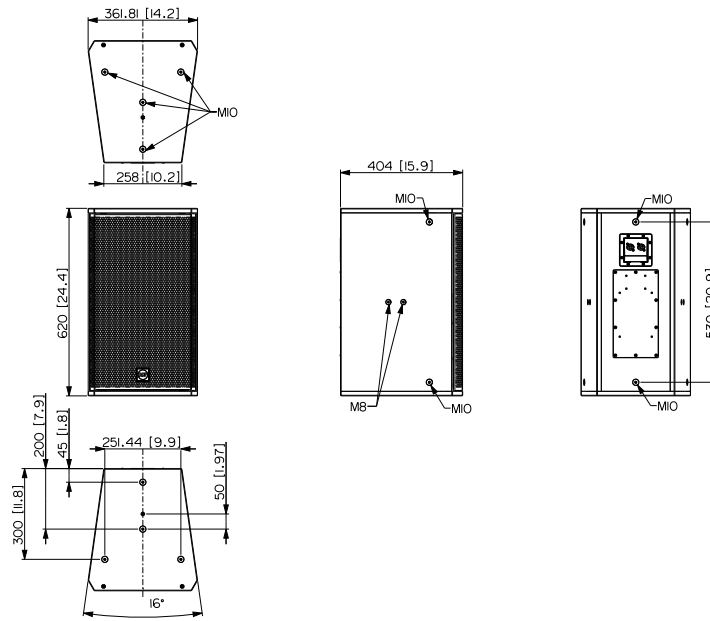

COMPACT C 32

TWO-WAY PROFESSIONAL SPEAKER

Line Art 2D

TECHNICAL SPECIFICATIONS

Acoustical specifications	Frequency Response (-10dB)	54 Hz - 20000 Hz	
	Max SPL @ 1m	137 dB	
	Horizontal coverage angle	100°	
	Vertical coverage angle	50°	
	Directivity index Q	10	
	System Sensitivity	97 dB	
	Power section	Amplification	Full Range
Nominal Impedance		8 ohm	
Power Handling		600 W RMS	
Peak Power Handling		2400 W PEAK	
Protections		Dynamic Active Mosfet	
Crossover Frequencies		1100 Hz	
Recommended Amplifiers		XPS 16K, XPS 16KD, QPS 10K, QPS 6.0K, IPS 5.0K, IPS 2.5K, IPS 1.5K, DMA 504	
Transducers	Compression Driver	1 x 1.4" neo, 3.0" v.c	
	Woofers	1 x 12" neo, 3.5" v.c	
Input/Output section	Input connectors	Speakon	
	Output connectors	Speakon	
Standard compliance	IP protection grade	IP 21C	
	Safety agency	CE compliant	
	EN54-24 certified	Yes	
	CPR number	0068-CPR-234/2025