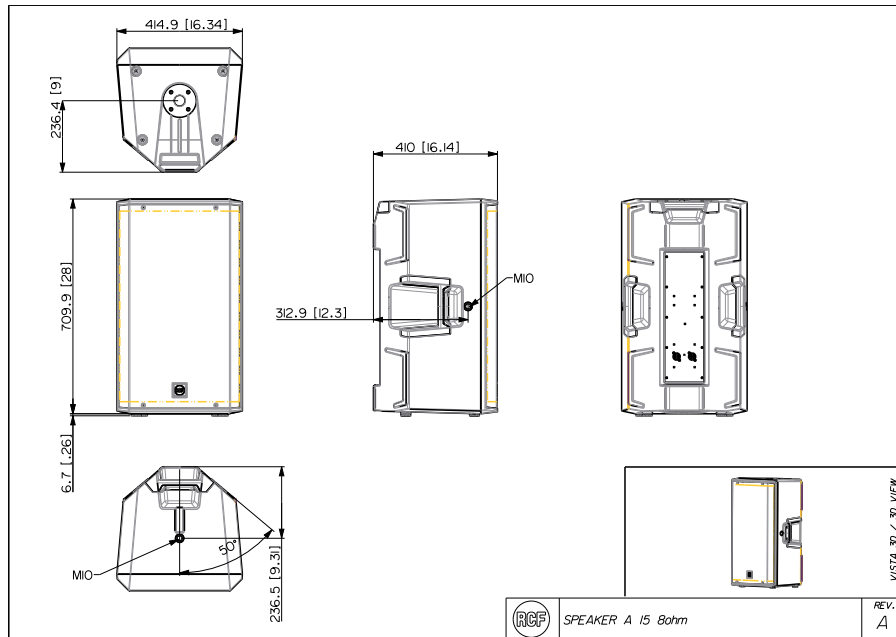

TECHNICAL SPECIFICATIONS

Acoustical specifications	Frequency Response (-10dB)	50 Hz ÷ 20000 Hz	
	Max SPL @ 1m	130 dB	
	Horizontal coverage angle	100°	
	Vertical coverage angle	60°	
	System Sensitivity	98 dB	
Power section	Amplification	Full Range	
	Nominal Impedance	8 ohm	
	Power Handling	450 W	
	Peak Power Handling	1800 W PEAK	
	Protections	Dynamic Active Mosfet	
Transducers	Crossover Frequencies	1200 Hz	
	Compression Driver	1 x 1.0", 1.75" v.c	
Input/Output section	Woofers	1 x 15", 3.0" v.c	
	Input connectors	Speakon	
Standard compliance	Output connectors	Speakon	
	Safety agency	CE compliant	
Physical specifications	Cabinet/Case Material	PP Composite	
	Hardware	1 x M10 top, 1 x M10 each side	
	Handles	1 top, 1 each side	
	Pole mount/Cap	35 mm insert	
	Grille	Steel	
	Color	Black	
	Size / Weight	Height	716.6 mm / 28.21 inches
		Width	414.9 mm / 16.33 inches
Depth		410 mm / 16.14 inches	
Weight		23.5 kg / 51.81 lbs	