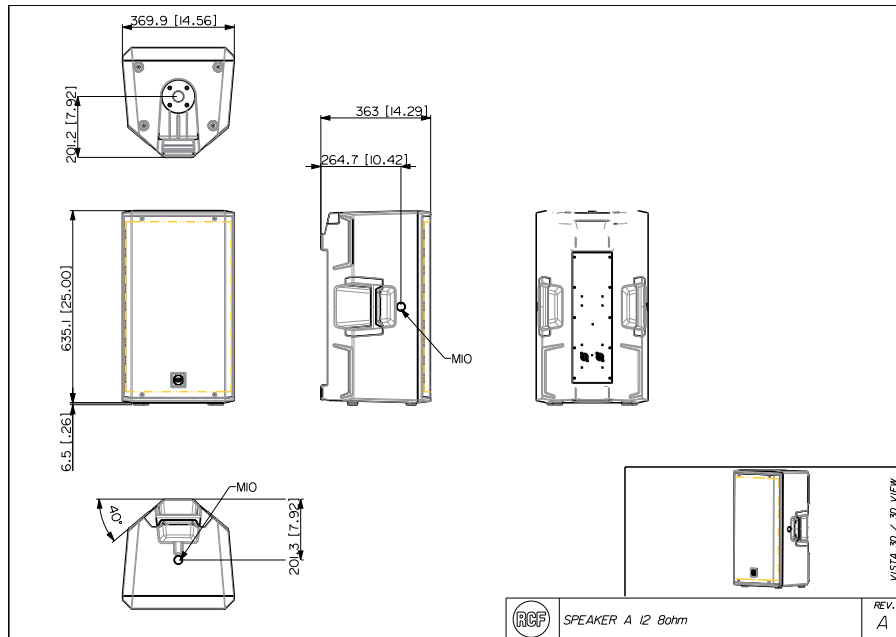

- › Steel full front grille

- › Optional mounting accessories
- › 2 x SPEAKON connectors

Part Number

13000739 COMPACT A 12 8ohm Black EAN 8024530019754

COMPACT A 12

TWO-WAY PROFESSIONAL SPEAKER

Line Art 2D

TECHNICAL SPECIFICATIONS

Acoustical specifications	Frequency Response (-10dB)	55 Hz ÷ 20000 Hz	
	Max SPL @ 1m	129 dB	
	Horizontal coverage angle	100°	
	Vertical coverage angle	60°	
	System Sensitivity	97 dB	
Power section	Amplification	Full Range	
	Nominal Impedance	8 ohm	
	Power Handling	400 W	
	Peak Power Handling	1600 W PEAK	
	Protections	Dynamic Active Mosfet	
	Crossover Frequencies	1200 Hz	
Transducers	Recommended Amplifiers	QPS 10K, QPS 6.0K, IPS 2.5K, IPS 1.5K, DMA 504	
	Compression Driver	1 x 1.0", 1.75" v.c	
Input/Output section	Woofer	1 x 12", 2.5" v.c	
	Input connectors	Speakon	
Standard compliance	Output connectors	Speakon	
	Safety agency	CE compliant	
Physical specifications	Cabinet/Case Material	PP Composite	
	Hardware	1 x M10 top, 1 x M10 each side	
	Handles	1 top, 1 each side	
	Pole mount/Cap	35 mm insert	
	Grille	Steel	
	Color	Black	
	Size / Weight	Height	641.6 mm / 25.26 inches
		Width	369.9 mm / 14.56 inches
Depth		363 mm / 14.29 inches	
Weight		18.8 kg / 41.45 lbs	