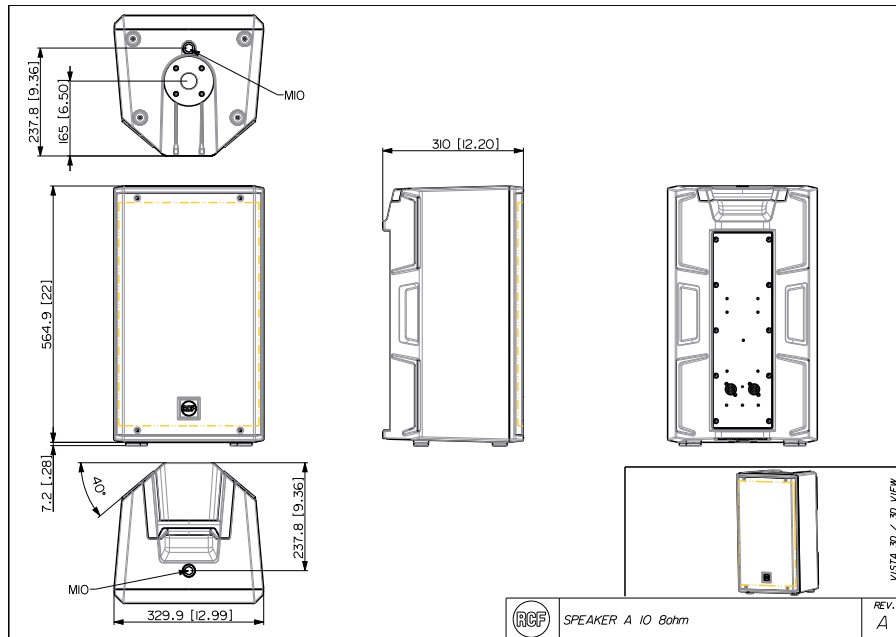

COMPACT A 10

TWO-WAY PROFESSIONAL SPEAKER

Description

COMPACT A 10 is a multipurpose two-way full-range professional speaker system, suitable for a wide range of applications, such as live sound reinforcement and stage monitoring as well as distributed sound systems for clubs or music venues. The combination of a 1.75" compression driver, 10" woofer, and the constant directivity True Resistive Waveguide produces coherent 100° x 60° coverage for the listening area with up to high SPL, distortion-free sound. The sleek and lightweight cabinet uses a special polypropylene composite material with an M-brace internal reinforcement, making it easy to carry and secure to install on a pole, flown-, wall-, or truss-mounted using the multiple rigging points and available accessories.

Part Number

13000738 COMPACT A 10 8ohm Black EAN 8024530019747

COMPACT A 10

TWO-WAY PROFESSIONAL SPEAKER

Line Art 2D

TECHNICAL SPECIFICATIONS

Acoustical specifications	Frequency Response (-10dB)	60 Hz ÷ 20000 Hz	
	Max SPL @ 1m	128 dB	
	Horizontal coverage angle	100°	
	Vertical coverage angle	60°	
	System Sensitivity	97 dB	
Power section	Amplification	Full Range	
	Nominal Impedance	8 ohm	
	Power Handling	350 W	
	Peak Power Handling	1400 W PEAK	
	Protections	Dynamic Active Mosfet	
	Crossover Frequencies	1400 Hz	
Transducers	Recommended Amplifiers	QPS 10K, QPS 6.0K, IPS 2.5K, IPS 1.5K, DMA 504	
	Compression Driver	1 x 1.0", 1.75" v.c	
Input/Output section	Woofer	1 x 10", 2.5" v.c	
	Input connectors	Speakon	
Standard compliance	Output connectors	Speakon	
	Safety agency	CE compliant	
Physical specifications	Cabinet/Case Material	PP Composite	
	Hardware	1 x M10 top and bottom	
	Handles	1 top	
	Pole mount/Cap	35 mm insert	
	Grille	Steel	
	Color	Black	
	Size / Weight	Height	572.1 mm / 22.52 inches
		Width	329.9 mm / 12.99 inches
Depth		310 mm / 12.2 inches	
Weight		16.2 kg / 35.71 lbs	