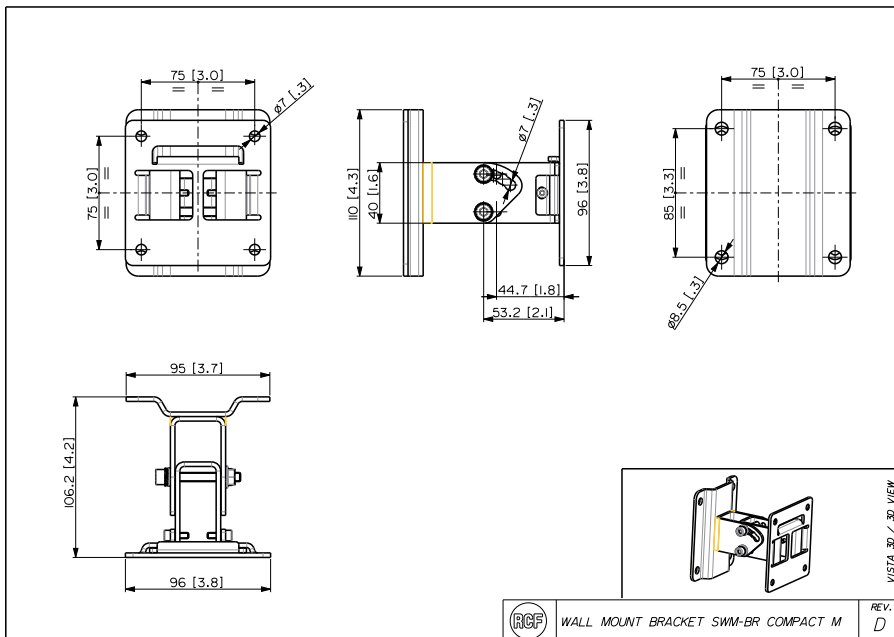

Line Art 2D

Part Number

13360449 SWM-BR COMPACT M
SWM-BR COMPACT M
13360468 W

Black - RAL 9005 EAN 8024530017842

White - RAL 9003 EAN 8024530018863

Technical Specifications

Products are continually improved. All specifications are therefore subject to change without notice.