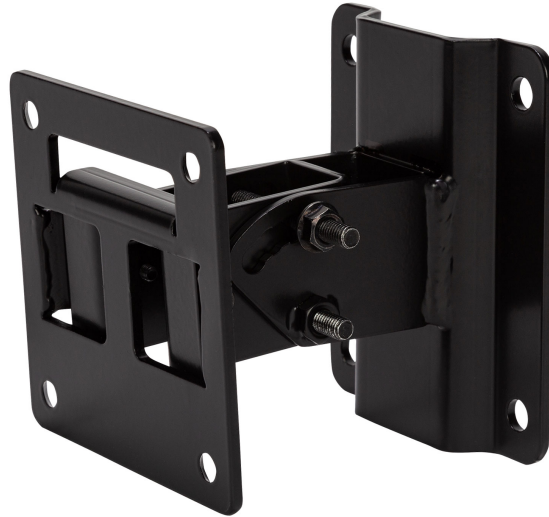

# SWM-BR COMPACT M

## SWIVEL WALL MOUNT BRACKET

### Description

Swivel bracket for COMPACT M 05, M 06 and M 08 speakers wall mounting. It allows both horizontal and vertical installation, with fixed tilt angles 0°, 15°, 30° and 45°.

### Physical specifications

Color

Black - RAL 9005, White - RAL 9003