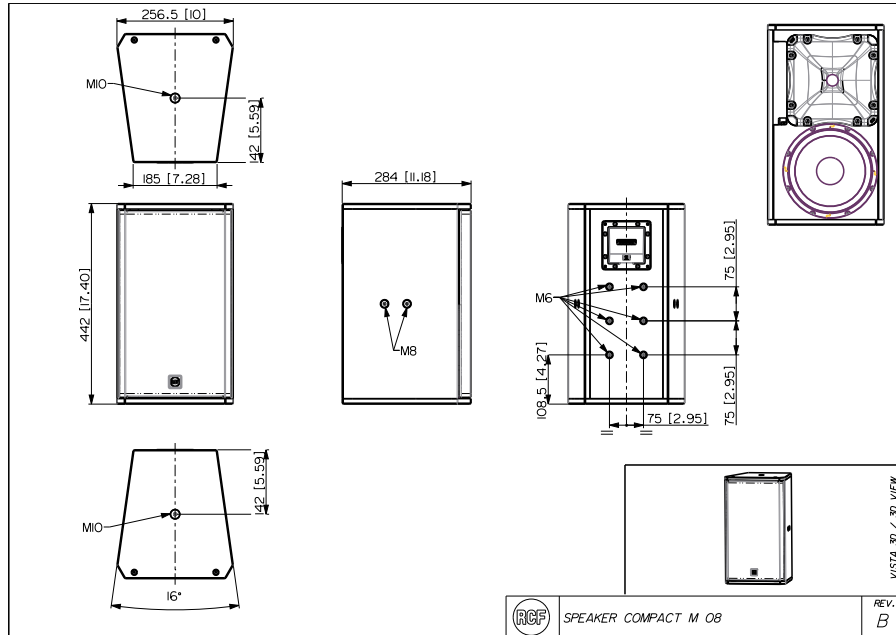

COMPACT M 08

TWO-WAY PROFESSIONAL SPEAKER

Line Art 2D

RCF SPEAKER COMPACT M 08

REV. B

TECHNICAL SPECIFICATIONS

Acoustical specifications

Frequency Response (-10dB) 60 Hz ÷ 20000 Hz
Max SPL @ 1m 124 dB
Horizontal coverage angle 90°
Vertical coverage angle 70°
Directivity index Q 9
System Sensitivity 95 dB

Power section

Amplification Full Range
Nominal Impedance 8 ohm
Power Handling 200 W
Peak Power Handling 800 W PEAK
Protections Dynamic active mosfet
Crossover Frequencies 1800 Hz
Recommended Amplifiers XPS 16K, XPS 16KD, QPS 10K, QPS 6.0K, IPS 5.0K, IPS 2.5K, IPS 1.5K, DMA 504

Transducers

Compression Driver 1 x 1.0", 1.4" v.c
Woofer 1 x 8", 1.7" v.c

Input/Output section

Input connectors Euroblock
Output connectors Euroblock

Standard compliance

Safety agency CE compliant

Physical specifications

Cabinet/Case Material Plywood
Hardware 6 x M6, 4 x M8, 2 x M10
Grille Steel with clothing
Color Black - RAL 9005, White - RAL 9003

Size / Weight

Height 442 mm / 17.4 inches
Width 257 mm / 10.12 inches
Depth 284 mm / 11.18 inches
Weight 10.5 kg / 23.15 lbs